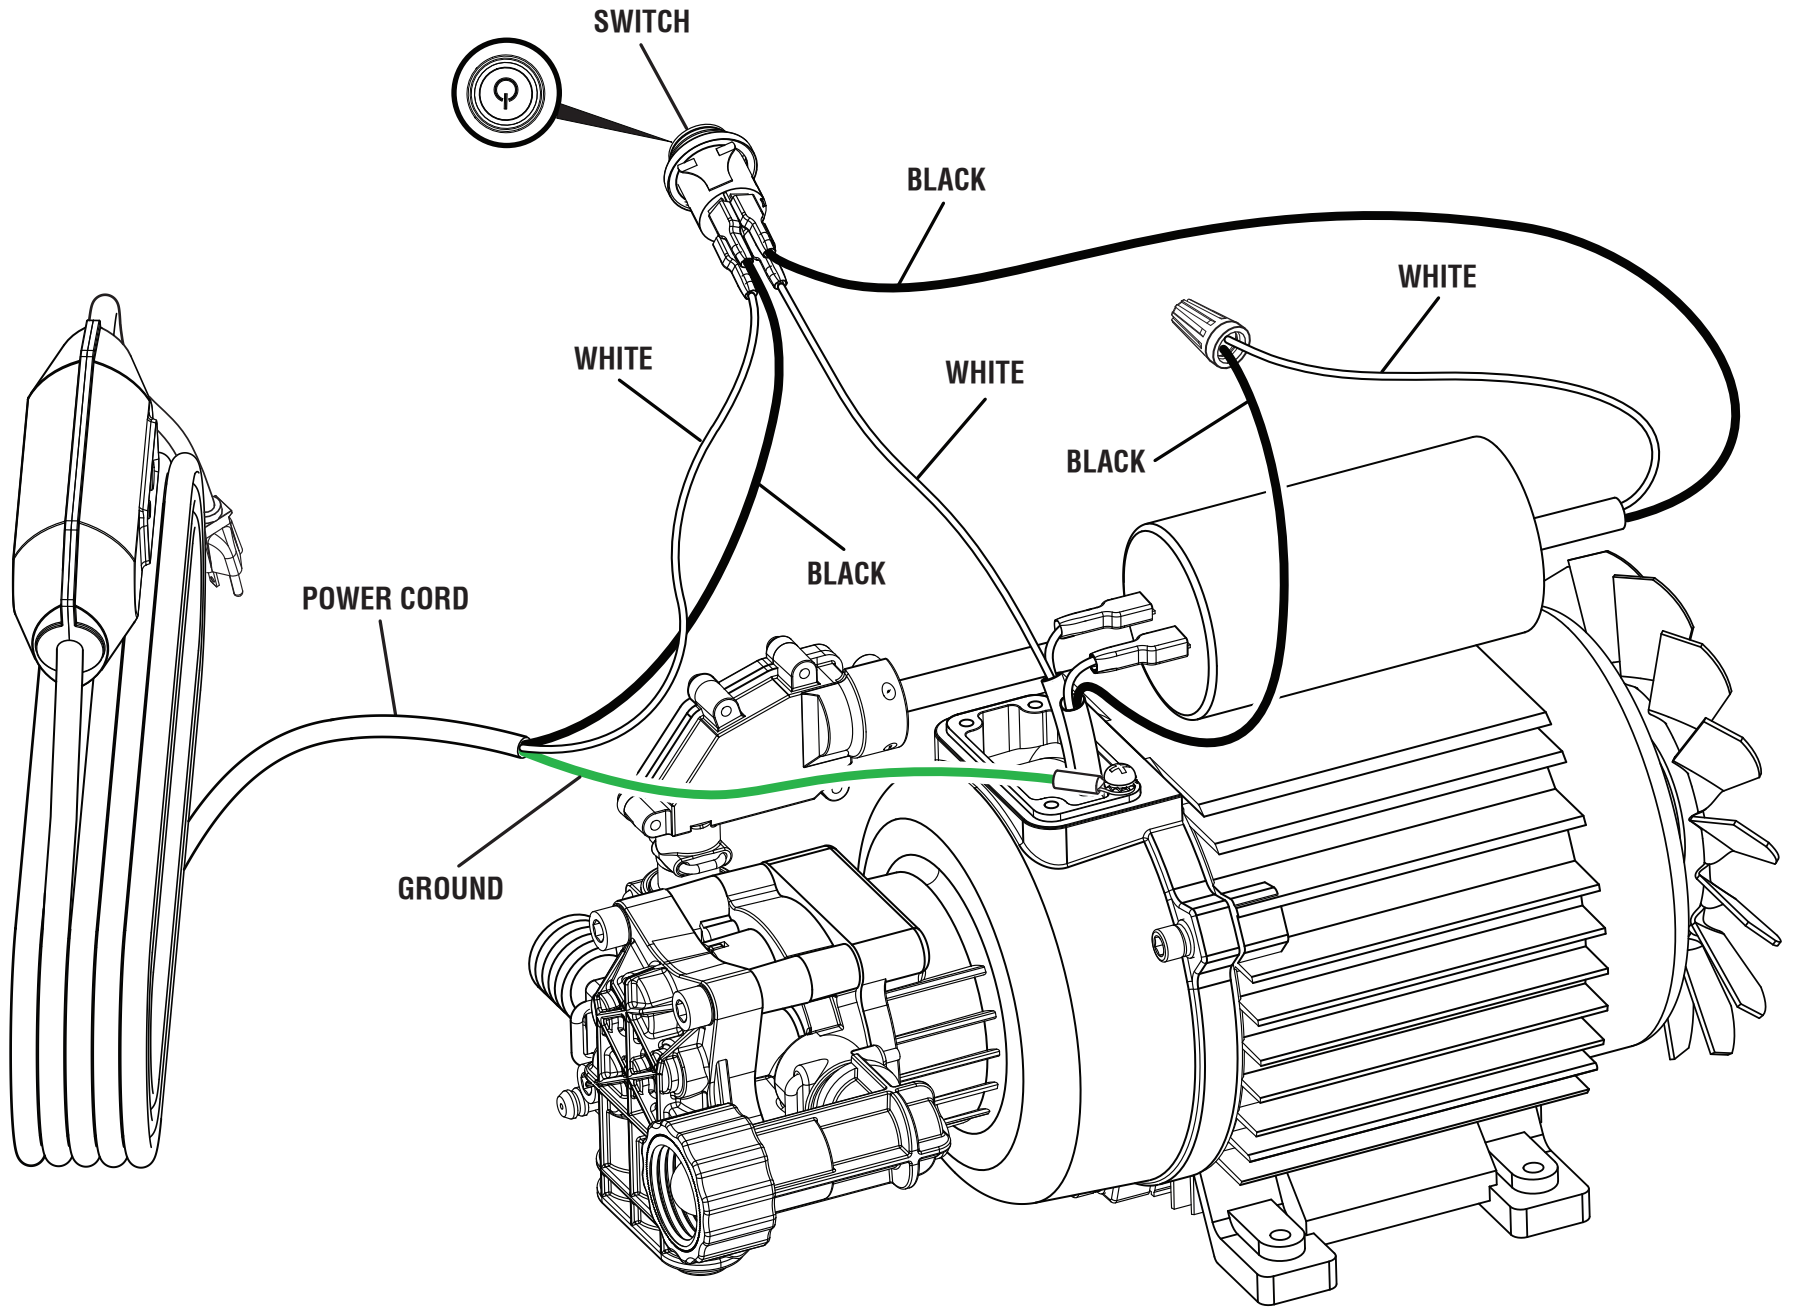

POWERSTROKE PRESSURE WASHER – ITEM NO. PS142012

The model number will be found on a plate attached to pump housing. Always mention the model number in all correspondence regarding your **PRESSURE WASHER** or when ordering replacement parts.

FIGURE B PARTS LIST

KEY NO.	PART NUMBER	DESCRIPTION	QTY
1	678799013	“U” Clip	1
2	308103009	Water Inlet Filter	1
3	310422002	Water Inlet Screw Nut	1
4	570768004	O-Ring.....	1
5	310423002	Water Inlet Connector	1
6	642650001	Inlet Tube.....	1

POWERSTROKE PRESSURE WASHER – ITEM NO. PS142012

WIRING DIAGRAM