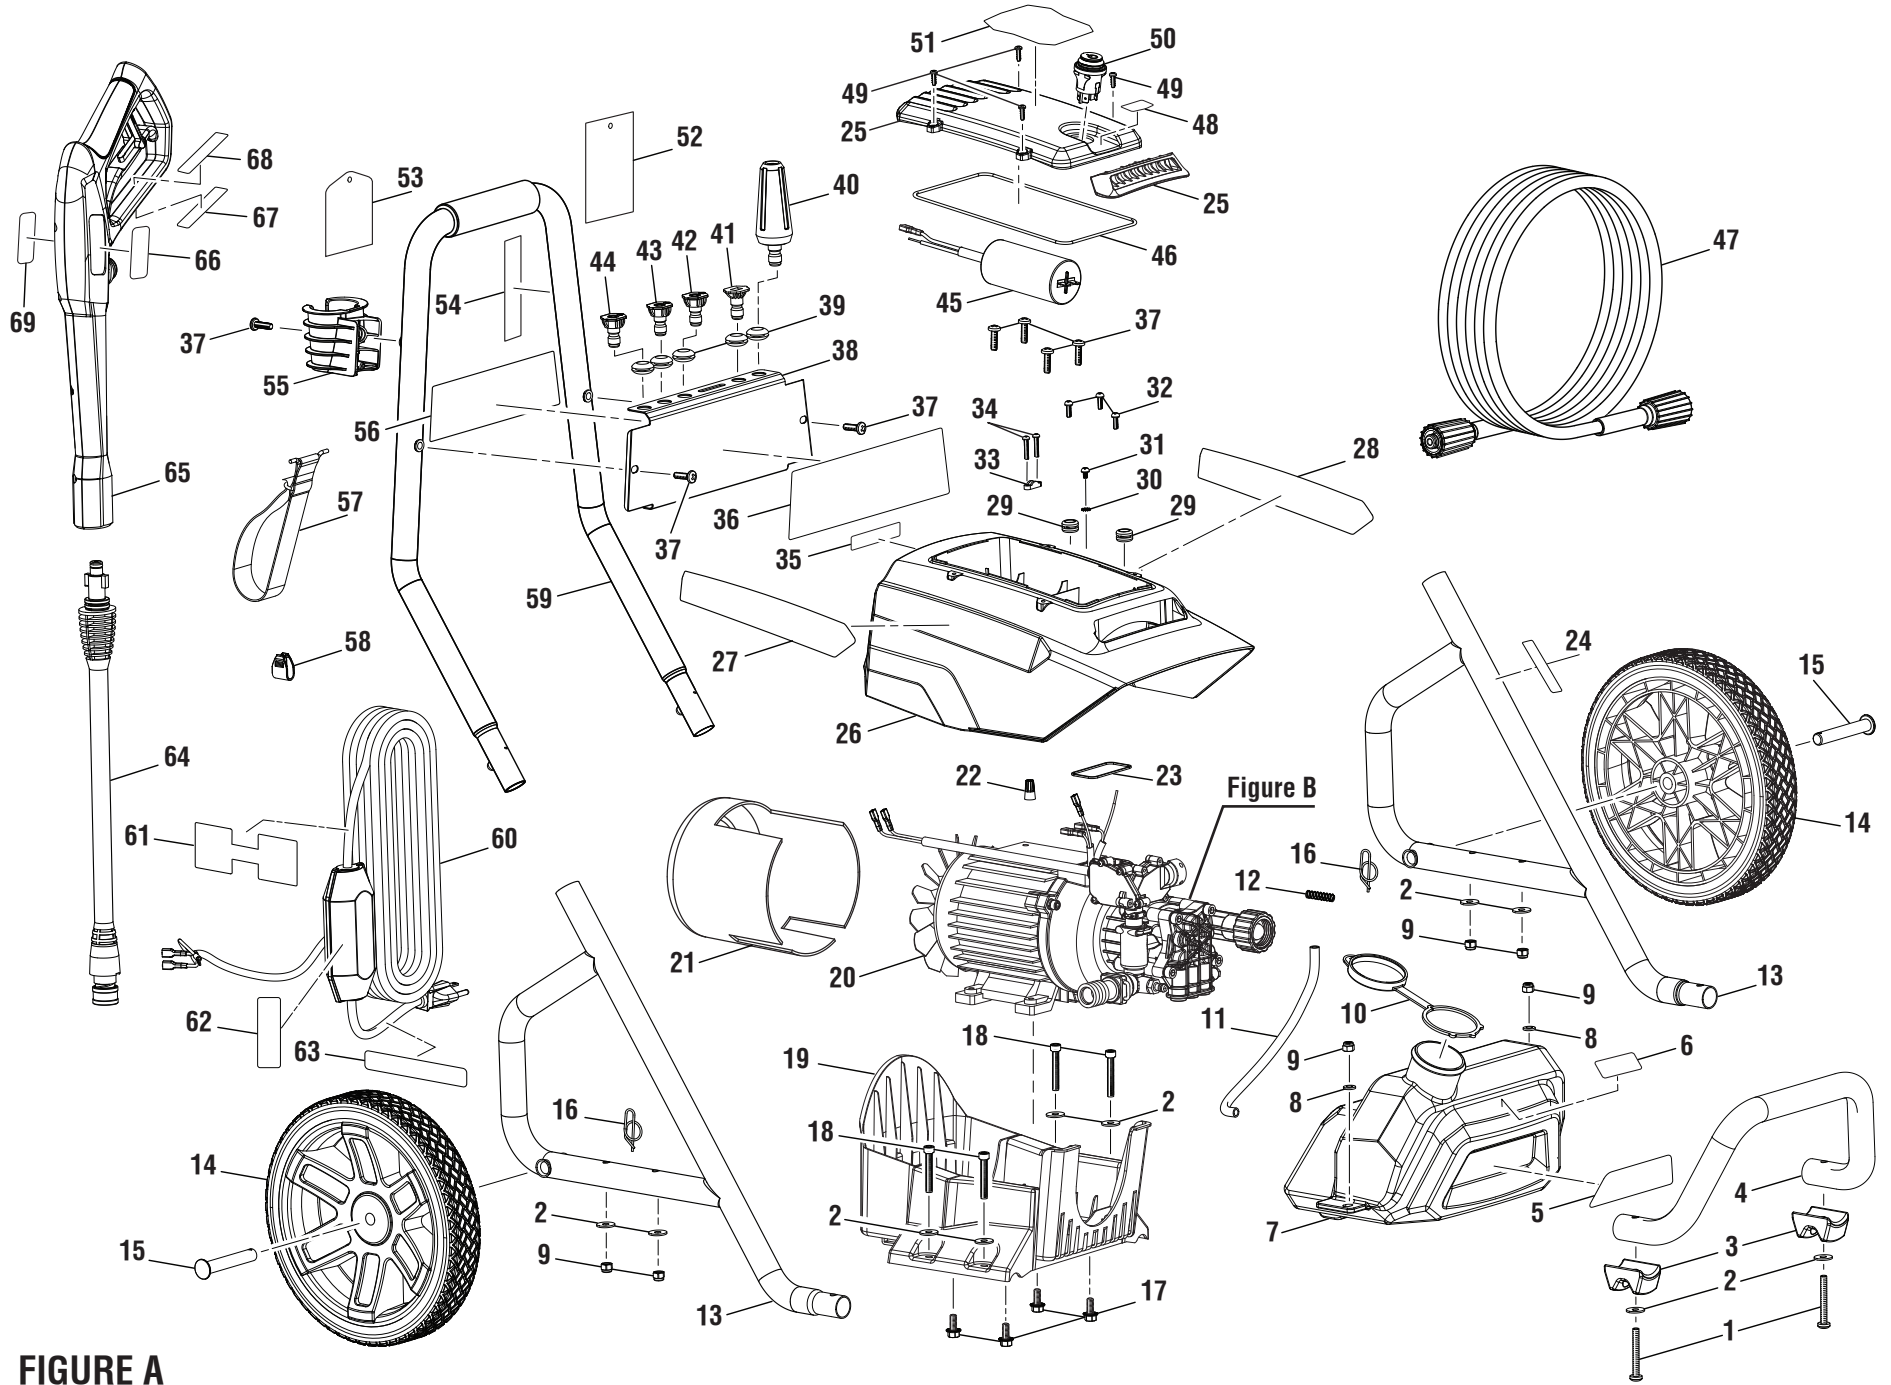

POWERSTROKE PRESSURE WASHER – ITEM NO. PS142012

FIGURE A

Figure B

POWERSTROKE PRESSURE WASHER – ITEM NO. PS142012

The model number will be found on a label attached to the engine. Always mention the model number in all correspondence regarding your **PRESSURE WASHER** or when ordering replacement parts.

KEY NO.	PART NUMBER	DESCRIPTION	QTY	KEY NO.	PART NUMBER	DESCRIPTION	QTY
1	661503015	Screw (M6 x 48 mm, T30 Torx Pan Hd.).....	2	38	638671020	Panel.....	1
2	638128018	Washer (M6).....	10	39	561383004	Rubber Nozzle Grommet.....	5
3	561307007	Rubber Foot.....	2	40	308311014	Turbo Nozzle.....	1
4	308659044	Front Frame.....	1	41	308706013	Soap Nozzle.....	1
5	940851363	Logo Label.....	1	42	308700033	40° Nozzle.....	1
6	941608005	Soap Tank Label.....	1	43	308699034	25° Nozzle.....	1
7	580875029	Soap Tank.....	1	44	308698028	15° Nozzle.....	1
8	678600010	Washer (M6).....	2	45	820270013	Capacitor.....	1
9	678460001	Lock Nut (M6).....	6	46	561383040	Rubber Gasket.....	1
10	522032050	Soap Tank Cap.....	1	47	308835065	Hose (25 ft.).....	1
11	561399009	Chemical Siphon Tube.....	1	48	940851373	On/Off Label.....	1
12	678857020	Compression Spring.....	1	49	661403016	Screw (M4.2 x 15 mm, Pan Hd.).....	4
13	310703029	Frame Assembly.....	2	50	760504018	Switch.....	1
14	308451074	Wheel (10 in.).....	2	51	940851362	Motor Cover Label.....	1
15	620599035	Wheel Axle.....	2	52	918016015	Nozzle Hangtag.....	1
16	678899006	Axle Ring Clip.....	2	53	940473008	Danger Hangtag (Spanish).....	1
17	661505020	Bolt (M6 x 16 mm, Flange Hex Hd.).....	4	54	940851374	Quick Start Label.....	1
18	660481015	Bolt (M6 x 40 mm, Socket Hex Hd.).....	4	55	519313024	Handle Holder.....	1
19	522038037	Lower Housing.....	1	56	940851367	Danger Label.....	1
20	Note A	Induction Motor/Pump Assembly.....	1	57	308350003	Hose Holder Strap.....	1
21	527405002	Motor Housing.....	1	58	528499001	Cord Clip.....	1
22	870601001	Wire Connector.....	1	59	308582076	Handle Assembly.....	1
23	570449004	Rubber Gasket.....	1	60	290426027	Power Cord Assembly.....	1
24	941486002	Inquires Label.....	1	61	940324032	Cordwrap Warning Label.....	1
25	308760069	Upper Housing Assembly.....	1	62	940603006	Plug Label.....	1
26	522032049	Motor Shroud.....	1	63	940654338	Outlet Cord Wrap Label.....	1
27	940851365	Side Label (Right).....	1	64	308494075	Spray Wand.....	1
28	940851366	Side Label (Left).....	1	65	308760059	Trigger Handle Assembly.....	1
29	561383028	Rubber Grommet.....	2	66	940324040	Trigger Handle Warning Label.....	1
30	638454005	Washer (M4).....	1	67	940904003	Trigger Handle Rating Label.....	1
31	660481028	Screw (M4 x 16 mm, Pan Hd.).....	1	68	940654228	Trigger Handle Warning Label (French/Spanish).....	1
32	660481027	Bolt (M4 x 12 mm, Pan Hd.).....	3	69	940786058	Trigger Handle Warning Logo Label.....	1
33	522051003	Cord Clamp.....	1				
34	661610008	Screw (M3.5 x 20 mm, Pan Hd.).....	2		Not Shown:		
35	940617192	Try Another Outlet Label.....	1		995000530	Operator's Manual	
36	940851364	Performance Label.....	1		995000531	Quick Start Guide	
37	660481019	Bolt (M6 x 20 mm, Pan Hd.).....	7				

NOTE A: Techtronic Industries Power Equipment, Inc. will not provide a complete motor/pump as a replacement part. Contact our service department for assistance.