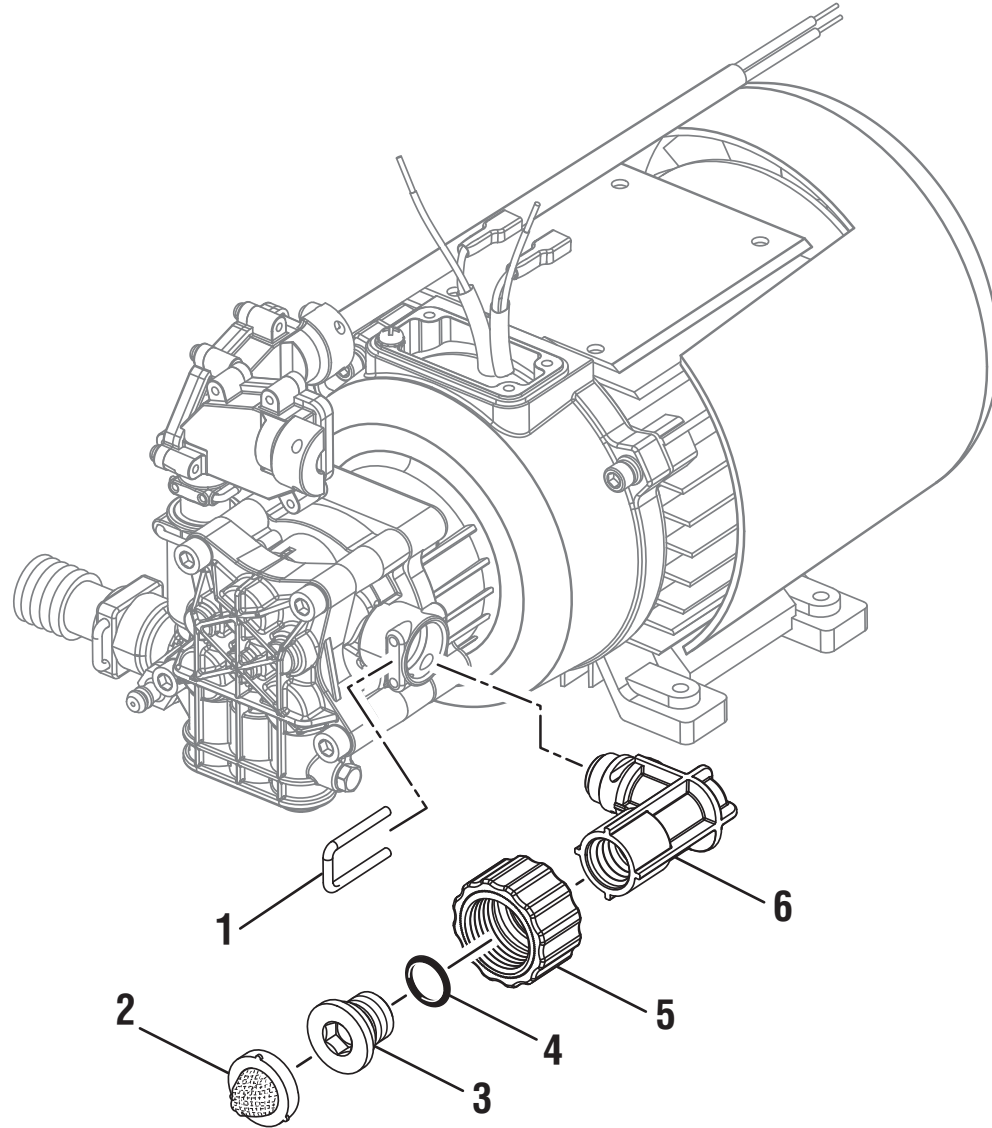

POWERSTROKE PRESSURE WASHER – ITEM NO. PS142012

FIGURE B

POWERSTROKE PRESSURE WASHER – ITEM NO. PS142012

The model number will be found on a plate attached to pump housing. Always mention the model number in all correspondence regarding your **PRESSURE WASHER** or when ordering replacement parts.

FIGURE B PARTS LIST

KEY NO.	PART NUMBER	DESCRIPTION	QTY
1	678799013	“U” Clip	1
2	308103009	Water Inlet Filter	1
3	310422002	Water Inlet Screw Nut	1
4	570768004	O-Ring.....	1
5	310423002	Water Inlet Connector	1
6	642650001	Inlet Tube.....	1